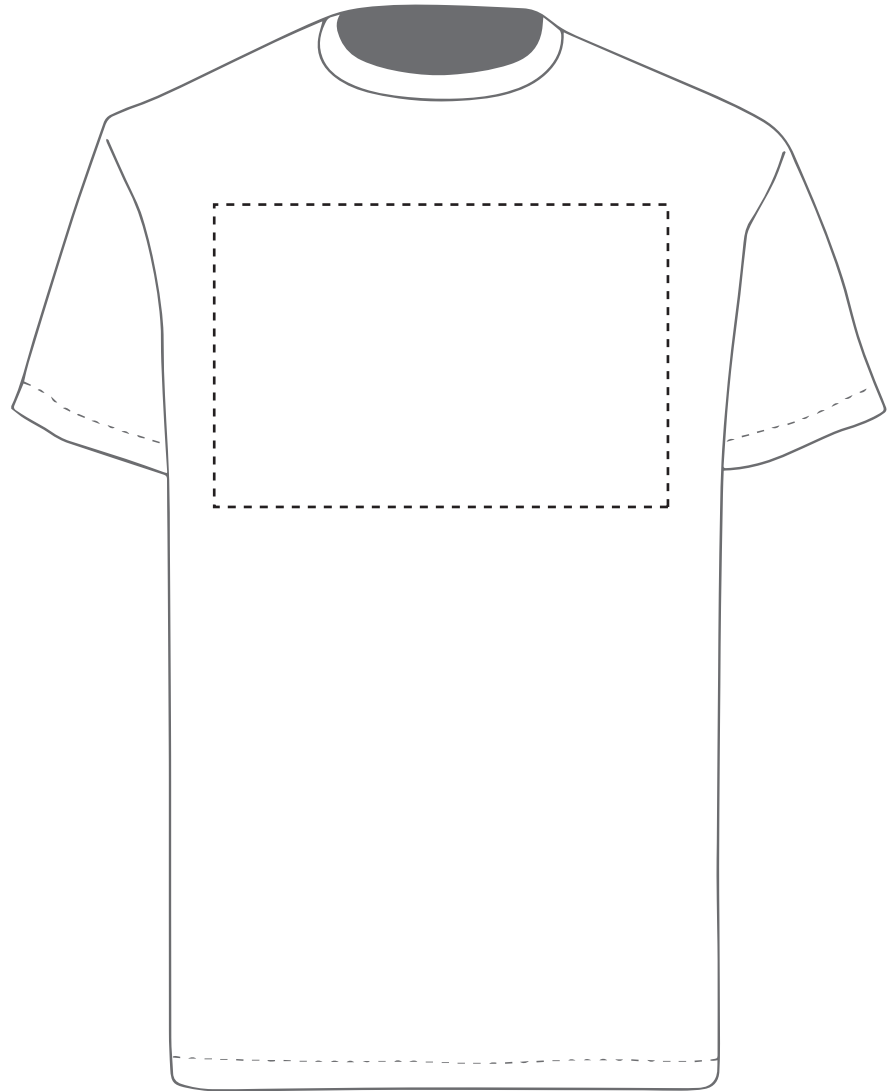

Your Ref:	Quantity:	Product Code: TF0006
Our Ref:	Version: 1	Product Colour:

PRINTING CONCERNS: PRINT MAY DISCOLOUR

PRODUCT INFO: DUE TO THE NATURE OF THE PRODUCT THE PRINT POSITION MAY VARY BY 2 - 3 MM

PANTONE REFERENCE(S)

The dashed line is to demonstrate print area and will not appear on your printed item

 Full colour printing

ARTWORK SCALE 20%

Product Image for visualisation
- colours may vary

To proceed, please approve visual via the online system.

This item is available in the following colours:

ARTWORK SCALE 100%
Max print area 300mm x 200mm